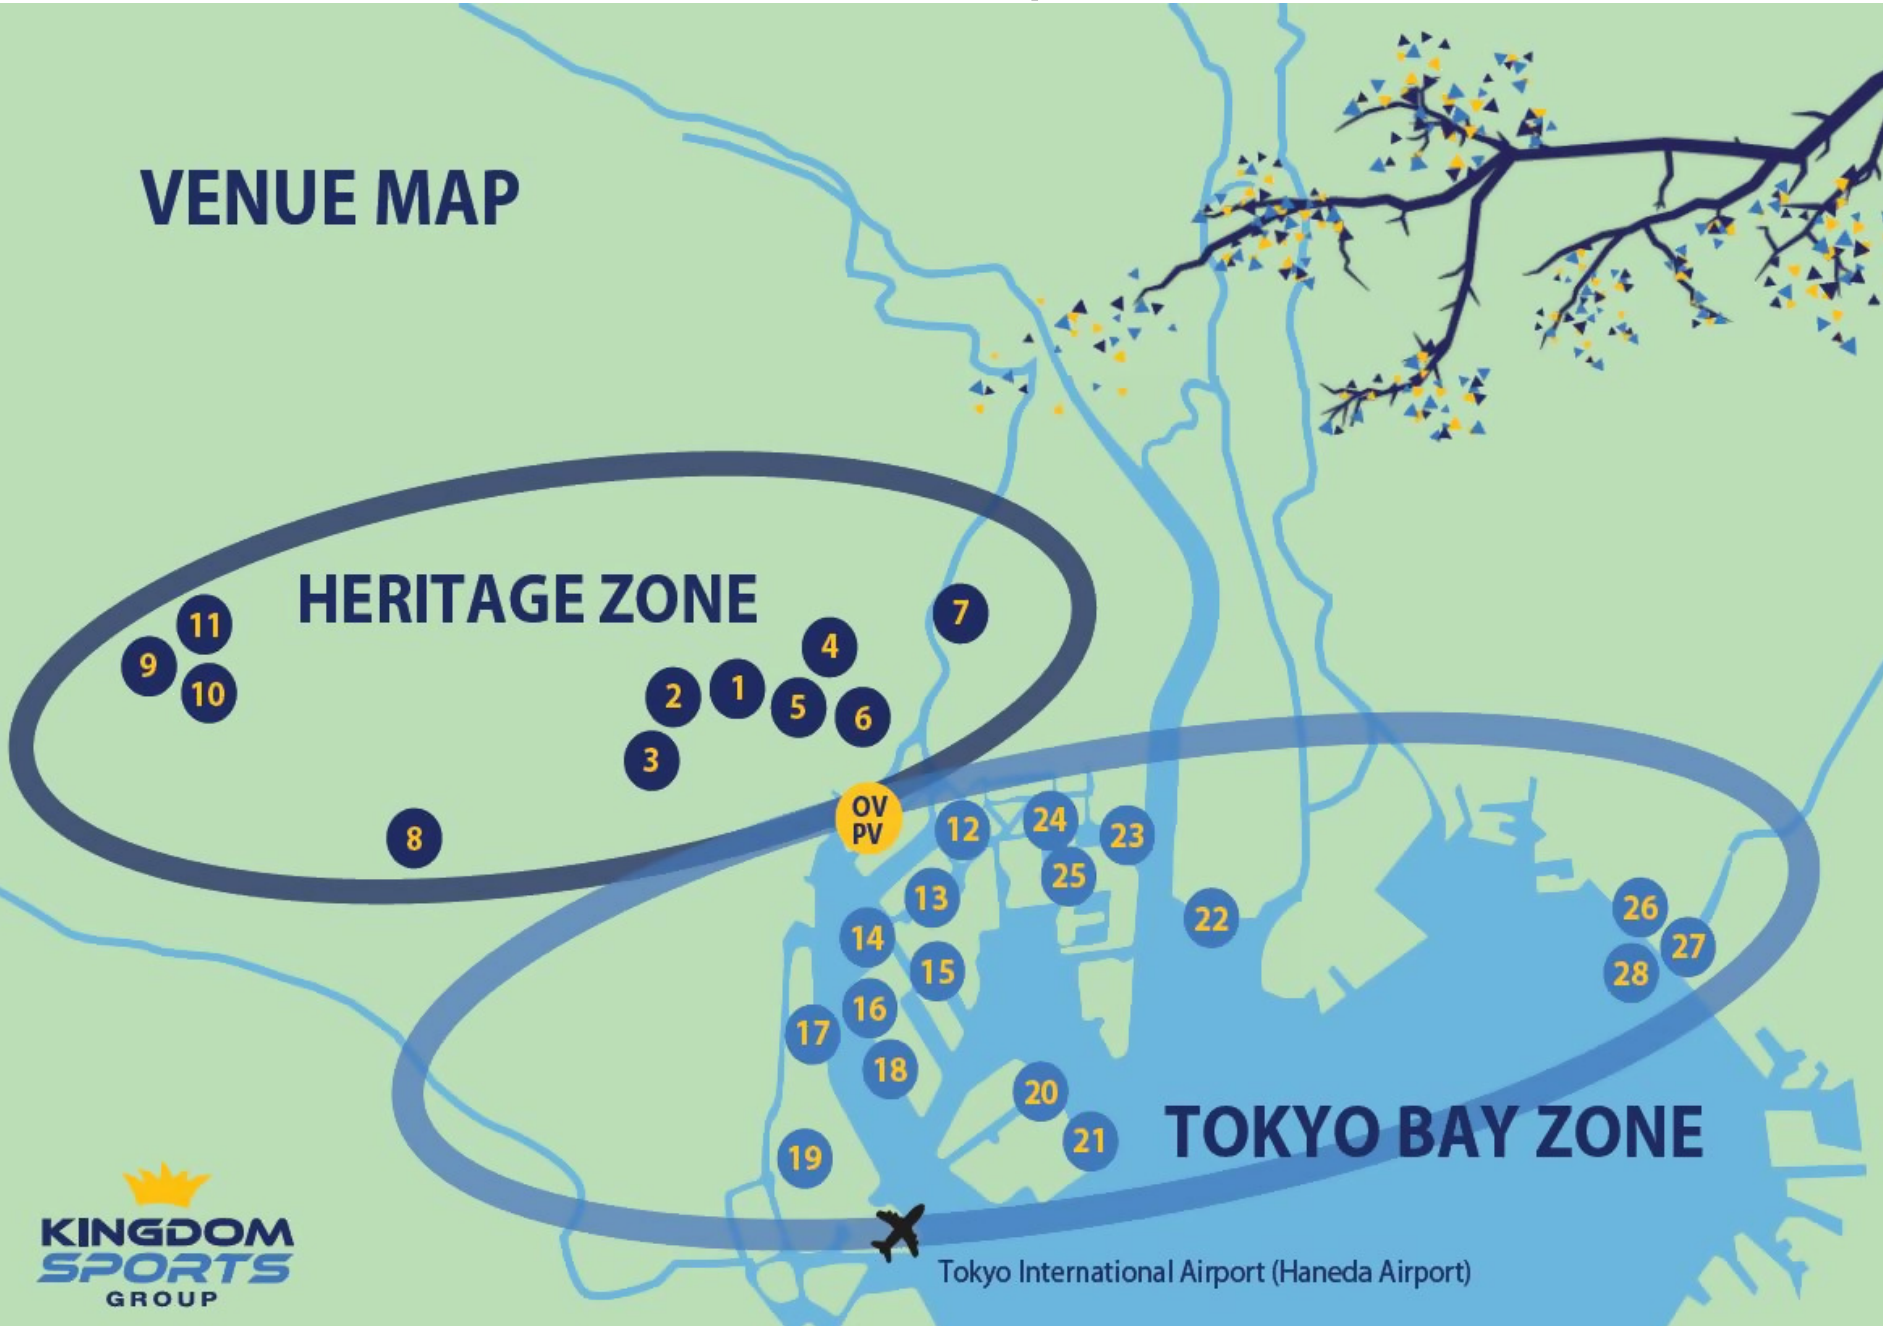

Tokyo 2020 Olympic Games

Seating Charts

**KINGDOM
SPORTS**
GROUP

July 23 - August 8, 2021

VENUE MAP

HERITAGE ZONE

TOKYO BAY ZONE

Tokyo International Airport (Haneda Airport)

Tokyo Bay Zone

Zone	Sports	Venue	Number
Tokyo Bay Zone	Volleyball (Volleyball)	Ariake Arena	12
Tokyo Bay Zone	Gymnastics	Ariake Gymnastics Centre	13
Tokyo Bay Zone	Cycling (BMX Freestyle, BMX Racing), Skateboarding	Ariake Urban Sports Centre	14
Tokyo Bay Zone	Tennis	Ariake Tennis Park	15
Tokyo Bay Zone	Triathlon, Aquatics (Marathon Swimming)	Odaiba Marine Park	16
Tokyo Bay Zone	Volleyball (Beach Volleyball)	Shiokaze Park	17
Tokyo Bay Zone	Basketball (3X3), Sports Climbing	Aomi Urban Sports Park	18
Tokyo Bay Zone	Hockey	Oi Hockey Stadium	19
Tokyo Bay Zone	Equestrian (Eventing Cross Country)	Sea Forest Cross-Country Course	20
Tokyo Bay Zone	Rowing, Canoe (Sprint)	Sea Forest Waterway	21
Tokyo Bay Zone	Canoe (Slalom)	Kasai Canoe Slalom	22
Tokyo Bay Zone	Archery	Yumenoshima Park Archery Field	23
Tokyo Bay Zone	Aquatics (Swimming, Diving, Artistic Swimming)	Tokyo Aquatic Centre	24
Tokyo Bay Zone	Aquatics (Water Polo)	Tatsumi Water Polo Centre	25
Tokyo Bay Zone	Taekwondo, Wrestling	Makuhari Messe Hall A	26
Tokyo Bay Zone	Fencing	Makuhari Messe Hall B	27
Tokyo Bay Zone	Paralympic	Makuhari Messe Hall C	28