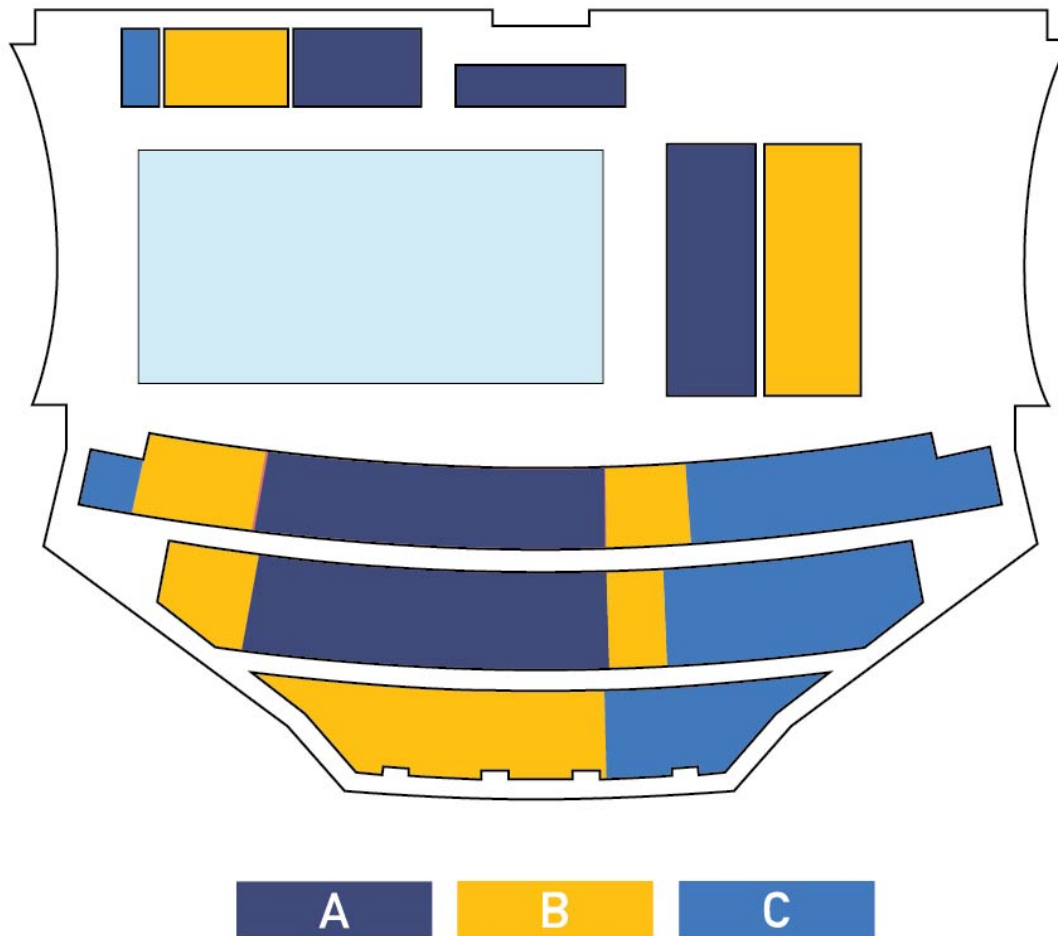

Aquatics – Water Polo