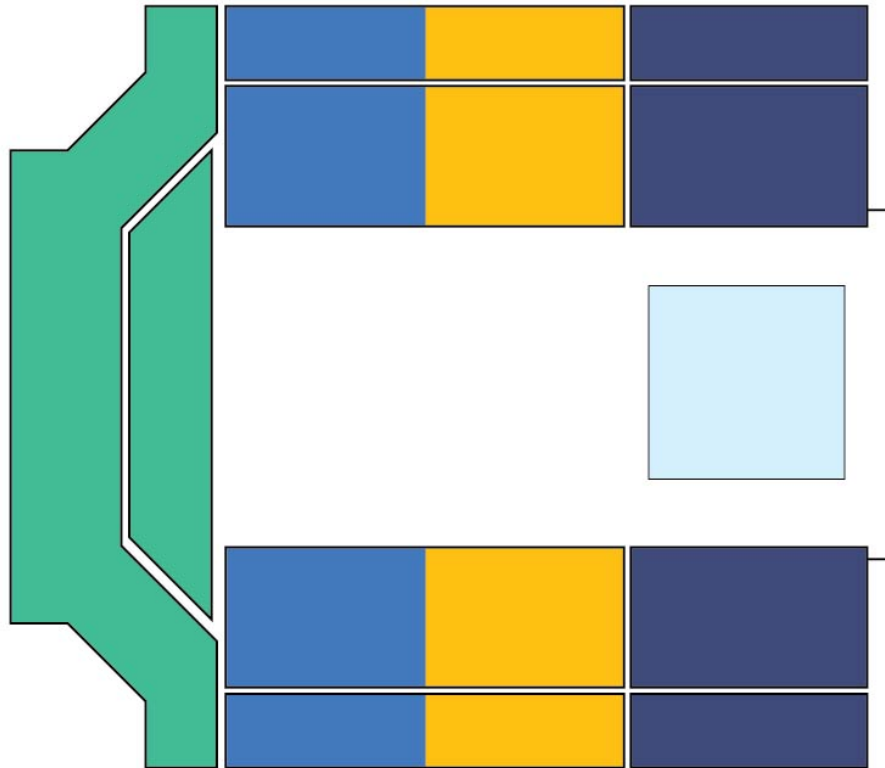

Aquatics – Diving